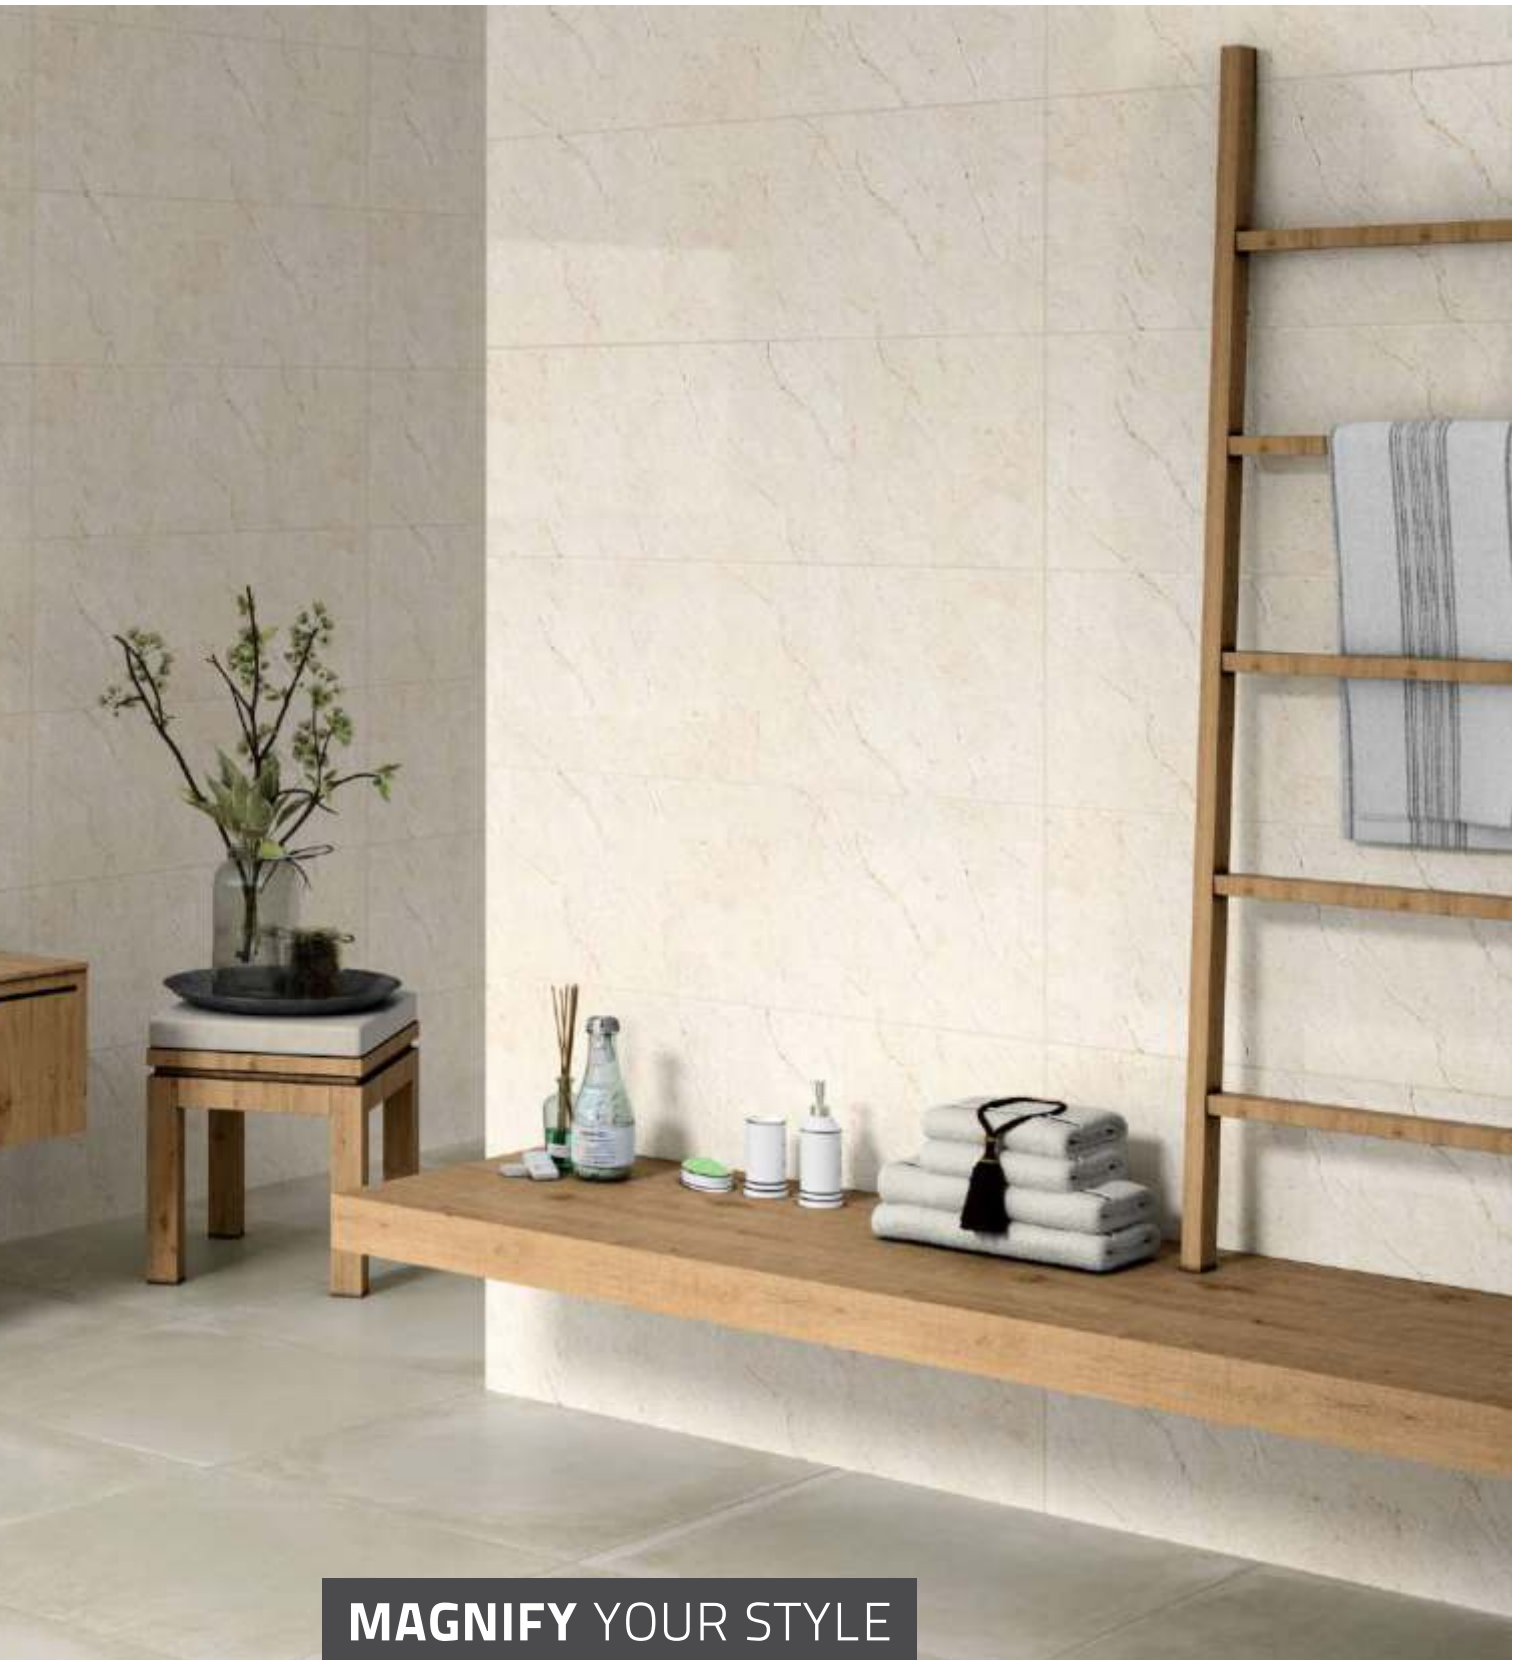

Matrix Grafito

Matrix Grafito

WALL TILES

MAGNIFY YOUR STYLE

Wall tiles have the capability to change the look of your space as per your style. They are artistically designed with soothing Imprints, large enough to look premium and yet adaptable to fit the contours of your canvas. Latest technologies are implemented to develop them with utmost precision, remain error-free and cater to a wide range of aspects.