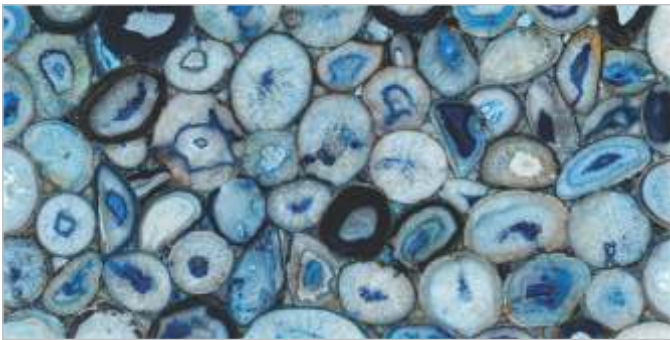

Electric Blue

Magic Black

Techno Beige

12mm Thickness

Techno Choco

12mm Thickness

3003 - Stonex

3005 - Cooper Grace

3006 - Fossil Gold

3009 - Black Thunder

3013 - Smoke Grey

3020 - Lapis

3013 - Smoke Grey | 600X1200MM

3010 - Travo Gold

3012 - Harmony

3014 - Brazia Blue

3015 - Brazia Stone

3021 - Aquaish

Sarron Colin Fantastico

Breccia Aurora

French Steel

Tobacco Brown

Sarron Colin Fantastico | 1200X2400MM

Armani Grey