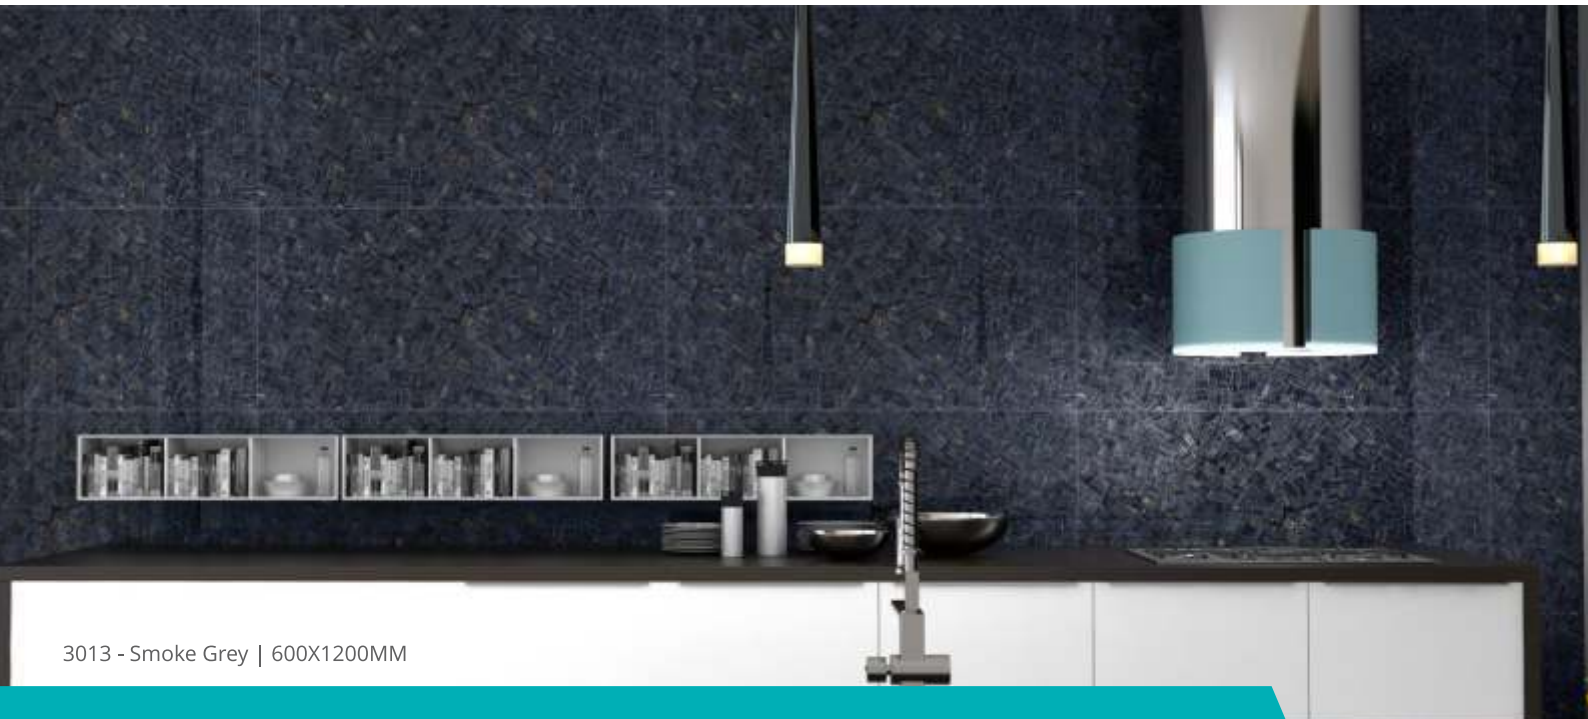

3006 - Fossil Gold

3009 - Black Thunder

3013 - Smoke Grey

3020 - Lapis

3013 - Smoke Grey | 600X1200MM

3010 - Travo Gold

3012 - Harmony

3014 - Brazia Blue