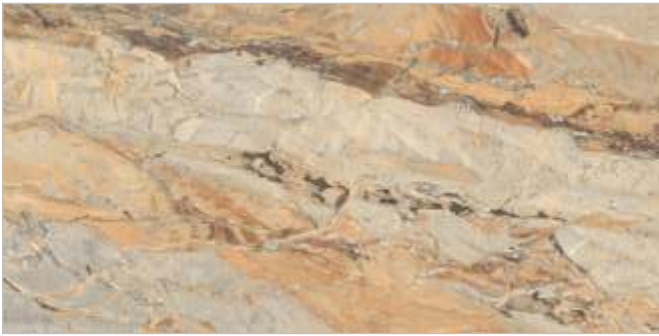

Electric Blue

Magic Black

Techno Beige

12mm Thickness

Techno Choco

12mm Thickness

3003 - Stonex

3005 - Cooper Grace

3006 - Fossil Gold

3009 - Black Thunder

3013 - Smoke Grey

3020 - Lapis

3013 - Smoke Grey | 600X1200MM

3010 - Travo Gold

3012 - Harmony

3014 - Brazia Blue

3015 - Brazia Stone

3021 - Aquaish

Sarron Colin Fantastico

Breccia Aurora

French Steel

Tobacco Brown

Sarron Colin Fantastico | 1200X2400MM

Armani Grey